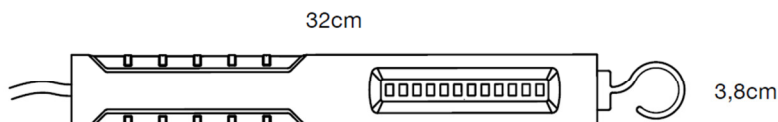

SPECIFICATIONS

Lumens	400
Plug Type(s)	European, 2 pin round plug
Cable Length	5 m
IP Rating	20
IK Rating	IK07
Operating Temperatur Range	-5°C to +40°C
Protection Class	II

GENERAL INFORMATION

Lamp weight	615 (incl cable), 235 (lamp alone)
Lamp dimensions	32 x 3.8 x 2.7 cm
EAN Code	57 03296 18301 7
Harmonized Standard Code	9405403970

PACKAGING

Description	"PRO" design printed box with hanger hole
Box Size & Weight	38.5 x 14.5 x 5.5 cm / 750 g
Carton Size & Weight	40 x 29.5 x 30.5 cm / 8 kg
Qty / Carton	10 pcs

FEATURES

- Powerful wide light beam
- 360 degrees swivel hook
- On/off push button switch
- Magnet on back